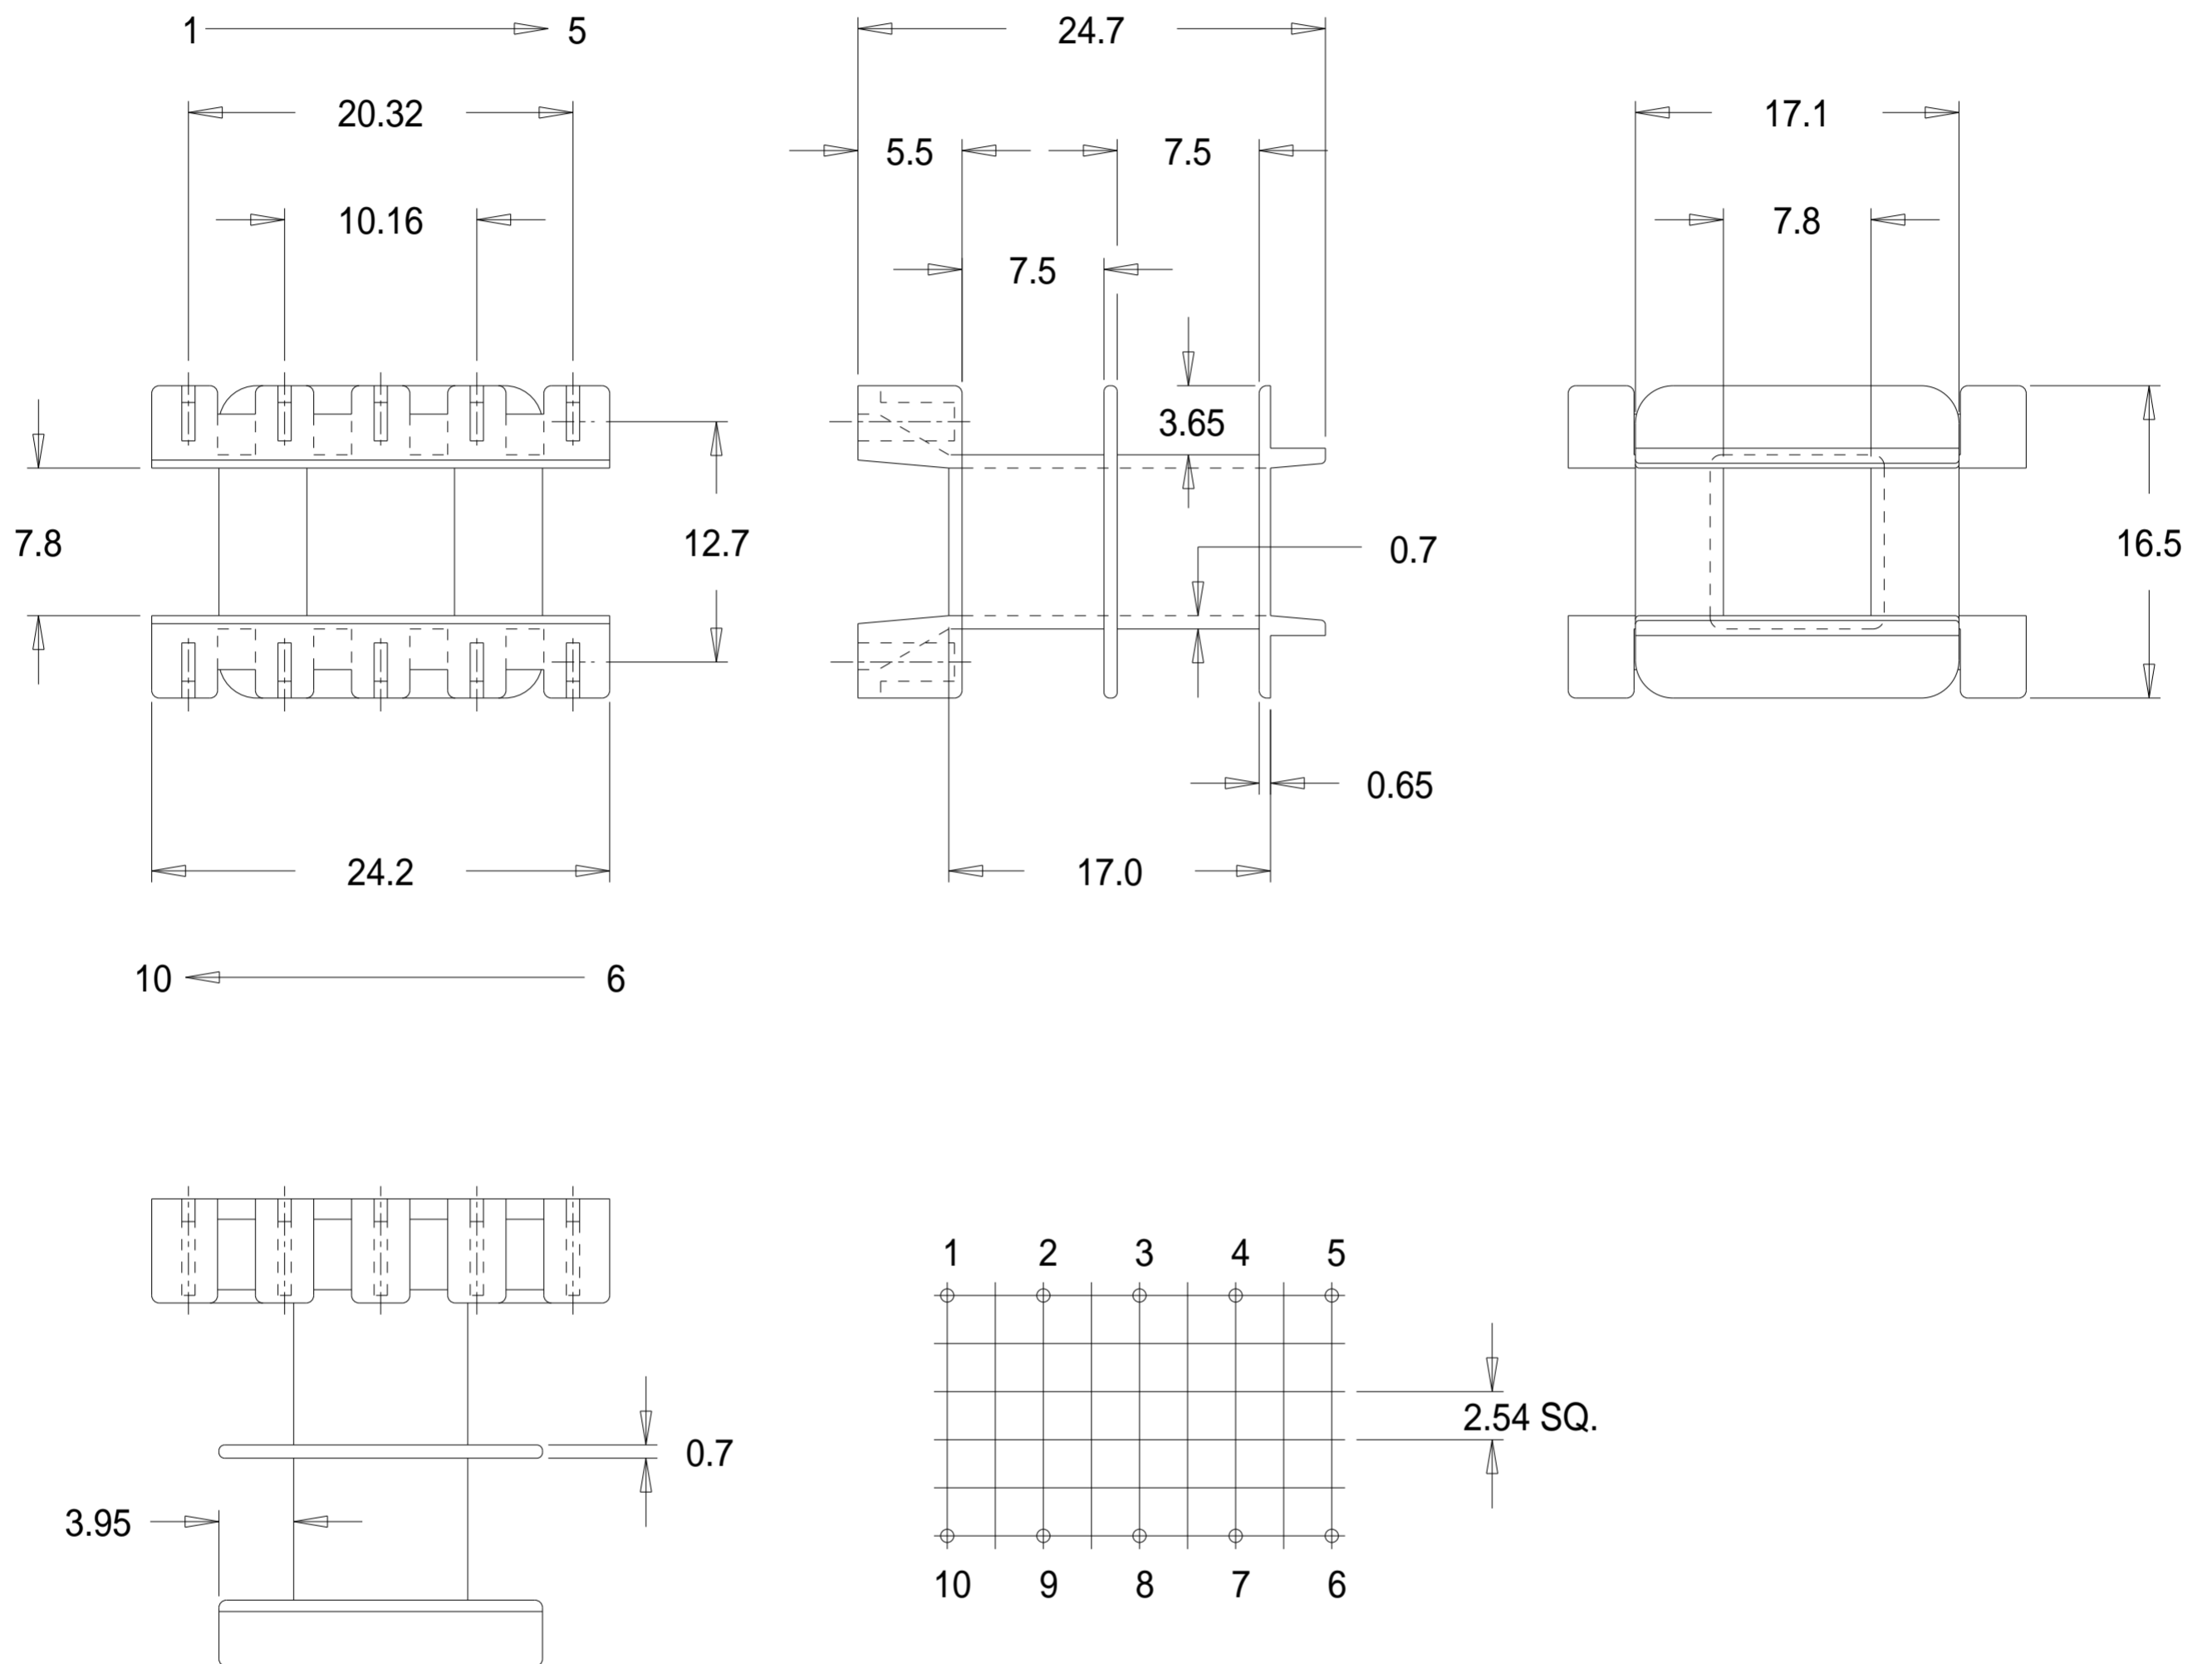

Part No. FE0103

EF 25/13/7 Vertical Double Section Bobbin

Dimensions in millimetres.